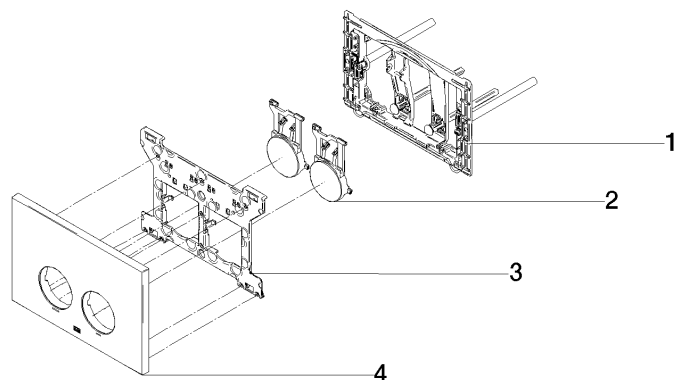

12 665 979

- cover plate 169 x 246 x 12 mm
- Mechanical flush plate with manual flush buttons
- For 2-volume flushing system
- Includes mounting frame, actuator rods and fastening material
- Sound-absorbing push rods, tool-free fast adjustment
- Compatible with all Geberit Sigma series cisterns from 2001 onwards

12 665 979

12 665 979

Parts for other finishes can be found here: Brushed Platinum

Spare parts list

No.	Item Number	Name	Quantity used	Delivery time
1	90 28 01 030 00 90	base	1	2
2	90 20 97 100 00-00	button	2	10
3	90 28 10 212 00 90	base	1	2
4	90 11 97 012 00-00	cover	1	10